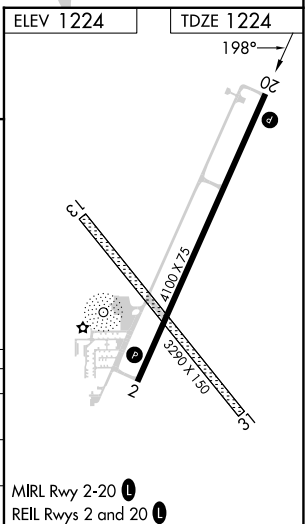

CATEGORY	A	B	C	D
LPV DA	1507-1	283 (300-1)		NA
LNAV MDA	1600-1	376 (400-1)		NA
CIRCLING	1760-1	536 (600-1)		NA