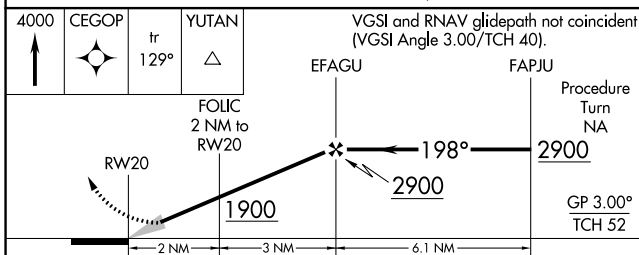

CATEGORY	A	B	C	D
LPV DA	1507-1	283 (300-1)		NA
LNAV MDA	1600-1	376 (400-1)		NA
CIRCLING	1760-1	536 (600-1)		NA