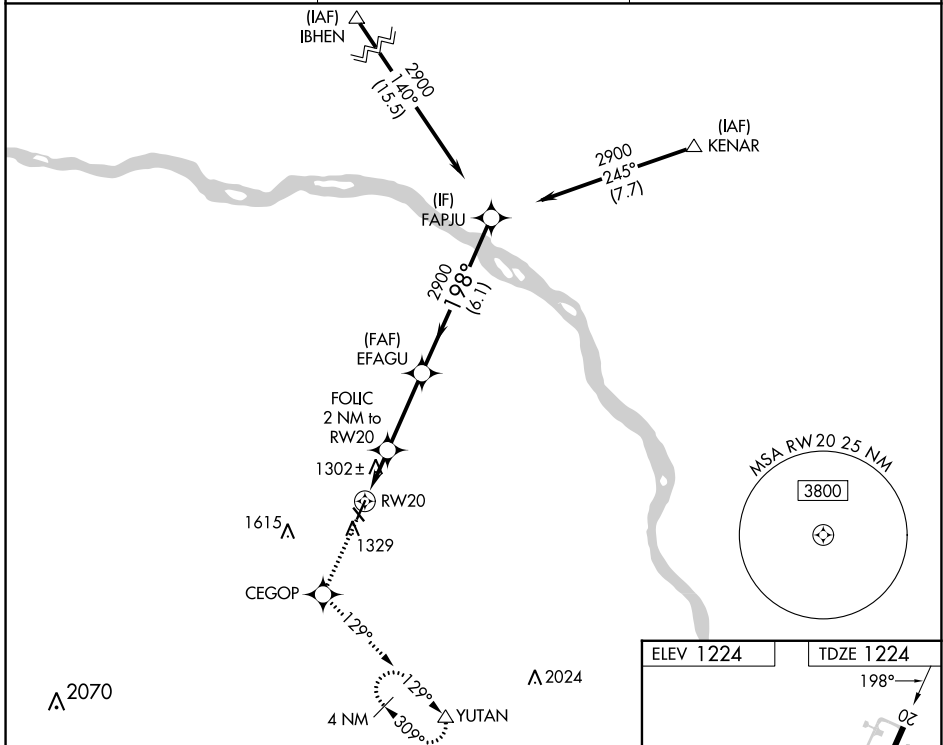

WAAS CH 48907 W20A	APP CRS 198°	Rwy Idg TDZE Apt Elev	4100 1224 1224
--	------------------------	-----------------------------	---

RNAV (GPS) RWY 20

WAHOO MUNI (AHQ)

RNP APCH - GPS.	MISSED APPROACH: Climb to 4000 direct CEGOP and on track 129° to YUTAN and hold, continue climb-in-hold to 4000.
Circling to Rwy 13-31 NA.	

AWOS-3P 125.975	OMAHA APP CON 120.1 354.05	UNICOM 122.7 (CTAF) 0
---------------------------	--------------------------------------	---------------------------------

NC-2, 05 OCT 2023 to 02 NOV 2023

NC-2, 05 OCT 2023 to 02 NOV 2023

CATEGORY	A	B	C	D
LPV DA	1507-1	283 (300-1)		NA
LNAV MDA	1600-1	376 (400-1)		NA
CIRCLING	1760-1	536 (600-1)		NA